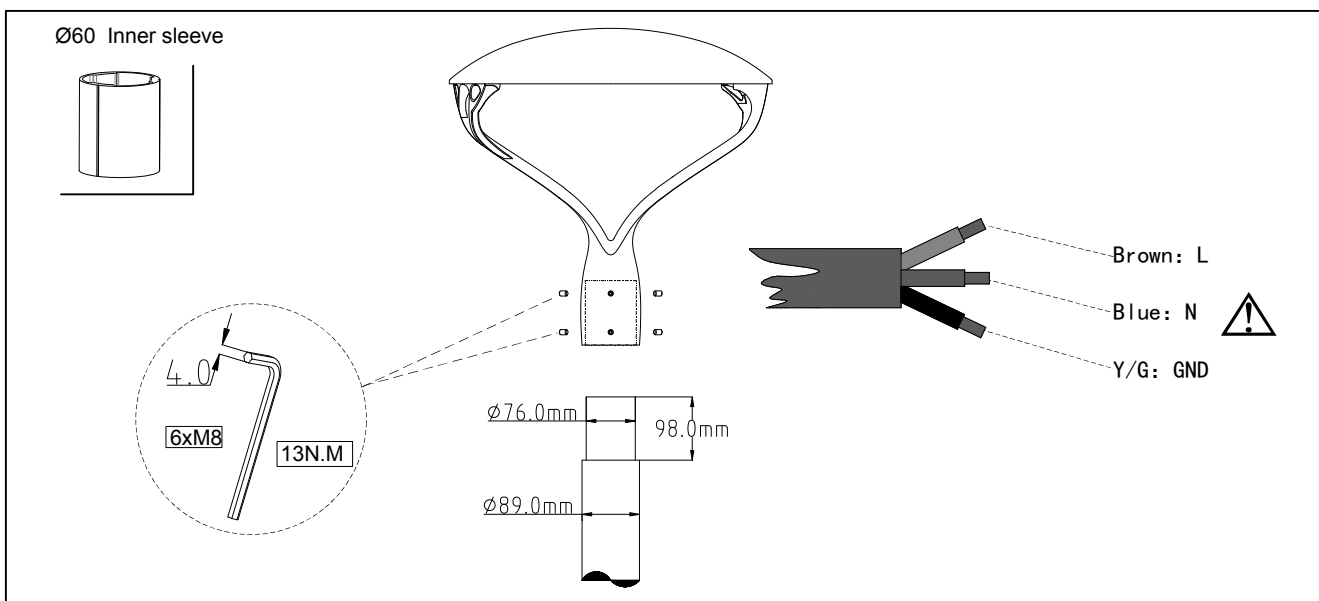

LED GARDEN LIGHT

L07A-048C/072C/096C

Mounting instruction

GB
7000

IEC
60598

IP66

ta
50°

IK08

CE

Type Number	LEDs	Power	Voltage	Frequency	CCT	kg
L07A-048CP0.5M	48	30W	AC180-270V	50/60Hz	3000K/4000K/5700K	6.3
L07A-072CP0.8M	72	60W				6.6
L07A-096CP0.8M	96	85W				6.8

-
- The luminaire shall be installed by a qualified electrician and wired in accordance with the latest IEE electrical regulations or the national requirements.
灯具应由有资格的电工安装，接线要符合IEE电气标准或国家标准。
 - No supplied water-proof box, installation should be advised by qualified professional.
不提供防水接线盒，安装应征求有资格的人的建议。
 - The external flexible cable can not be replaced. If the cable is damaged, the luminaire should be discarded.
灯具外部软线不可替换，如有损坏，灯具报废。