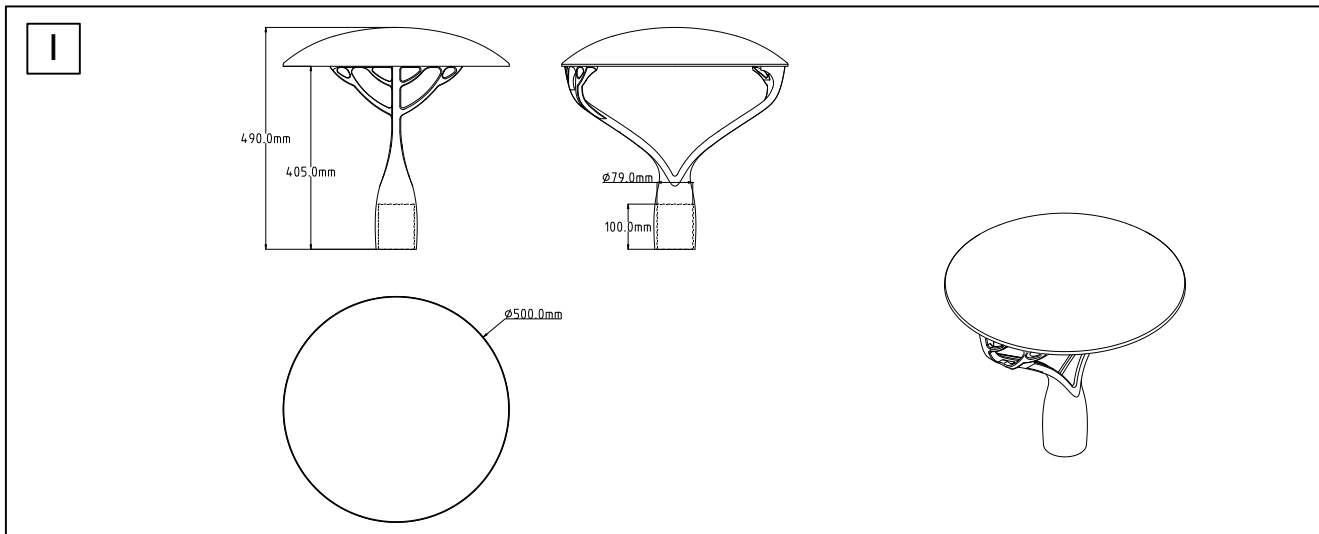

LED GARDEN LIGHT

L07A-048C/072C/096C

Mounting instruction

GB
7000

IEC
60598

IP66

ta
50°

IK08

CE

Type Number	LEDs	Power	Voltage	Frequency	CCT	kg
L07A-048CP0.5M	48	30W	AC180-270V	50/60Hz	3000K/4000K/5700K	6.3
L07A-072CP0.8M	72	60W				6.6
L07A-096CP0.8M	96	85W				6.8

-
- The luminaire shall be installed by a qualified electrician and wired in accordance with the latest IEE electrical regulations or the national requirements.
灯具应由有资格的电工安装，接线要符合IEE电气标准或国家标准。
 - No supplied water-proof box, installation should be advised by qualified professional.
不提供防水接线盒，安装应征求有资格的人的建议。
 - The external flexible cable can not be replaced. If the cable is damaged, the luminaire should be discarded.
灯具外部软线不可替换，如有损坏，灯具报废。